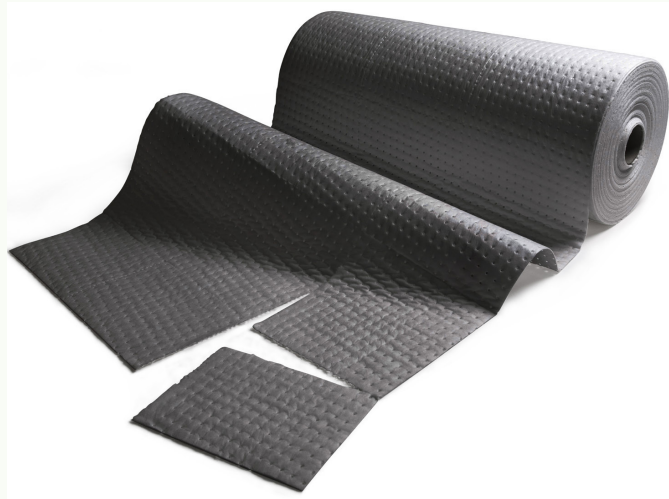

Datasheet

Maintenance roll - Lubetech

Maintenance roll

- 40 meter length
- 90 cm width
- Use to absorb: 144 litres
- Ideal for walkways
- Protect floors under protection lines
- Open edges for quick wicking

Article number	Size	Use to absorb liter
0504314	90 cm x 40 meter	144