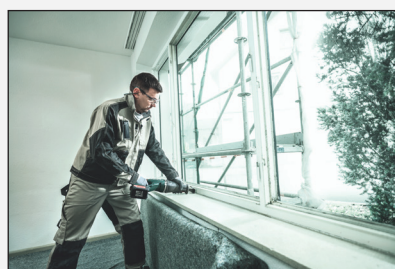

Comes with:

- Hexagonal wrench
- 2 Li-Power battery packs (18V/5,2Ah)
- Charger ASC 30-36 V "Air Cooled"
- Plastic carry case

Article-number	Model	Voltage Volt	Strokes in idle /min	Saw blade stroke mm	Weight kg
1398160	ASE 18 LTX	18	0 - 2700	30	3,6*

*Weight including pattery pack